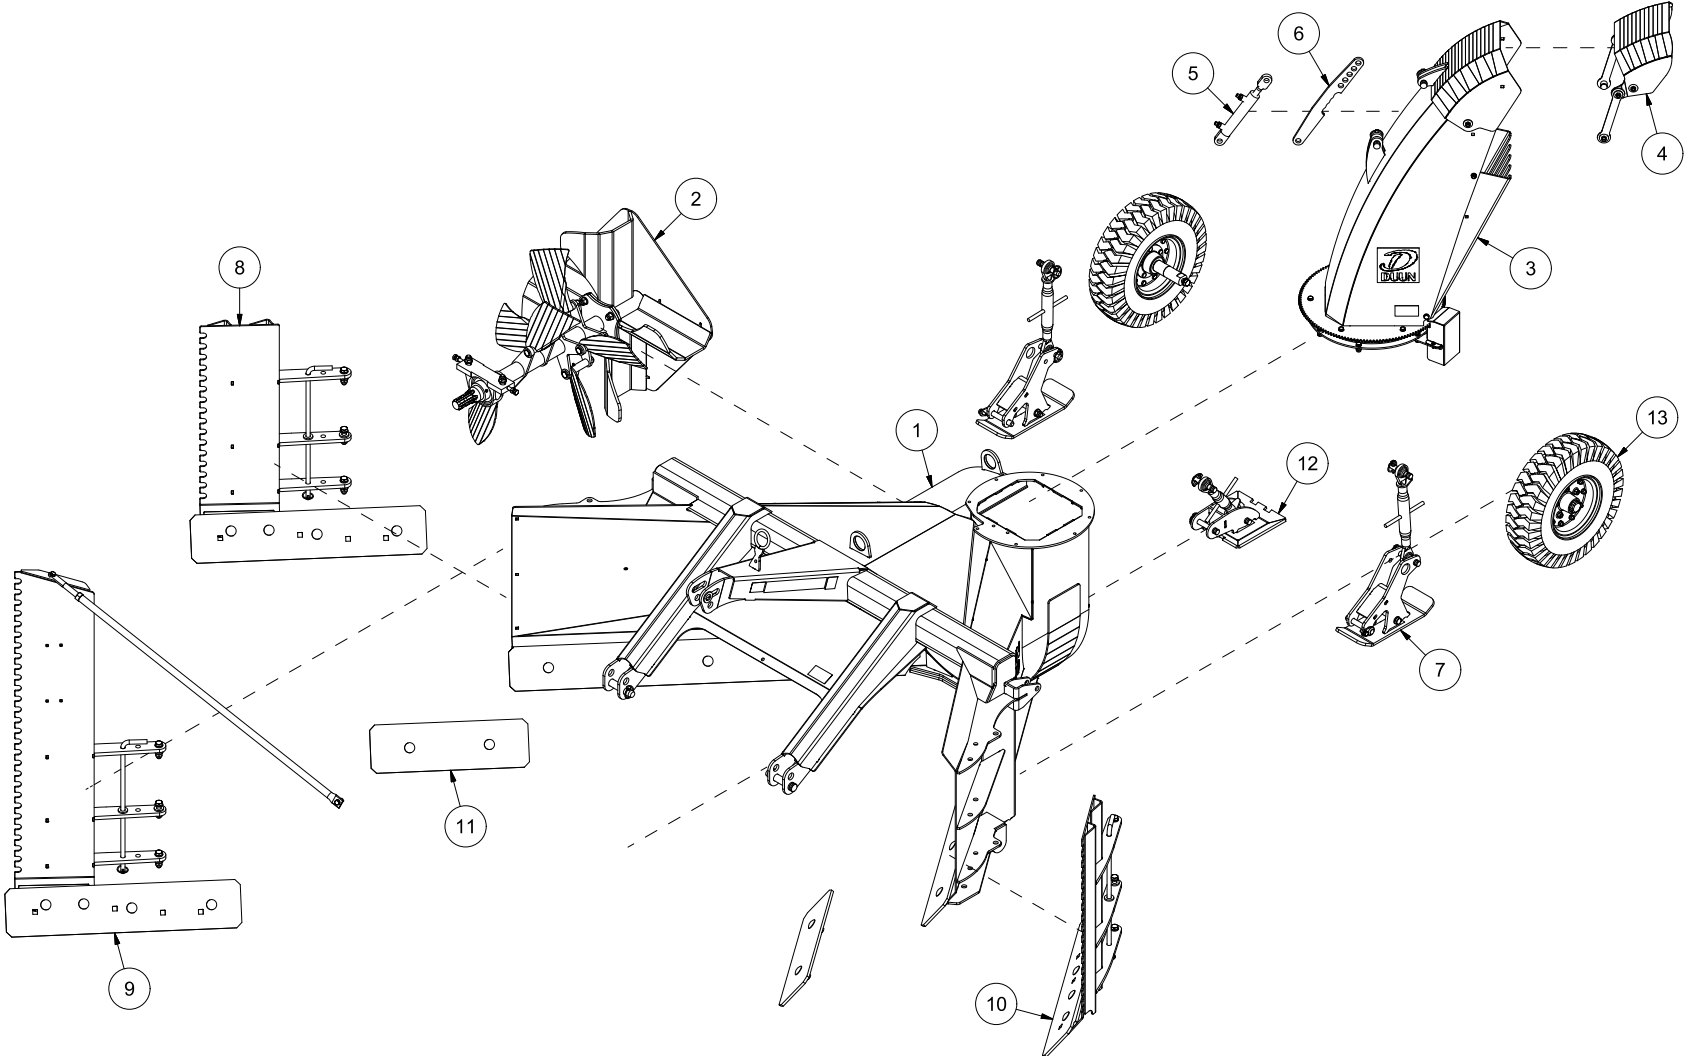

# VF240 Spare parts catalogue

Serial number: from 130001 | up to 140002

CONTENT .....	2
25148001   HULL.....	4
25148002   EJECTOR FAN .....	6
25148003   EJECTOR SPOUT .....	8
25148004   BREAKDOWN FLAP .....	10
25148005   CYLINDER EJECTOR SPOUT .....	12
25148006   STRUT EJECTOR SPOUT .....	14
25148007   SKID PAD.....	16
25148008   RIGHT SIDE EXTENSION 1,0M.....	18
25148009   RIGHT SIDE EXTENSION 1,6M.....	20
25148010   LEFT SIDE EXTENSION 1,0M.....	22
25148011   DOUBLE WEAR STEEL .....	24
25148012   REAR SKID PAD.....	26
25148013   WHEEL.....	28

Pos	Qty	Article no	Designation
1	1	12514001	Hull VF240
2	1	12514003	Wear steel, right 10x170x1570
3	1	12514004	Wear steel, left 10x170x1436
4	1	12514002	Wear steel fan housing 80 cm
5	10	2489175	Locking nut with flange M16 EIZn DIN 6926
6	10	2344491	Locking screw M16x45 EIZn 8.8 DIN 603
7	2	2556142	Locking pin Ø10x40
8	2	2551730	Drawbar bolt cat. 2 Ø28x95
9	2	2531078	Washer M16 EIZn DIN 125
10	2	2534078	Spring washer M16 EIZn DIN 127
11	2	2422485	Hexagon screw M16x30 EIZn 8.8 DIN 933
12	2	2533095	Washer Ø26/45x4
13	1	2935063	Sticker 68x40 CE
14	1	2935121	Sticker 45x309 Snowblower 540 rpm collection plate
16	1	2935088	Sticker 90x48 Risk of hand crushing
17	2	2935114	Sticker VF240 450x138

Pos	Qty	Article no	Designation
1	4	2344330	Locking screw M10x25 EIZn 8.8 DIN 603
2	4	1252039	Bearing washer
3	6	2533065	Body washer ø11/35x3
4	6	2483610	Locking nut M10 EIZn DIN 985
5	2	1252037	Strut for breakdown flap
6	2	2344335	Locking screw M10x45 EIZn 8.8 DIN 603
7	2	1252041	Bearing sleeve on spout
8	1	1252036	Breakdown flap 80 cm

Pos	Qty	Article no	Designation
1	2	1252133	Shaft pin for wheels
2	2	2941520	Wheel 6.00x9 10L Compl. w/rim
3	2	2531078	Washer M16 EIZn DIN 125
4	2	2534078	Spring washer M16 EIZn DIN 127
5	2	2422489	Hexagon screw M16x40 EIZn 8.8 DIN 933
6	2	2941621	Hub no. 21 without shaft pin