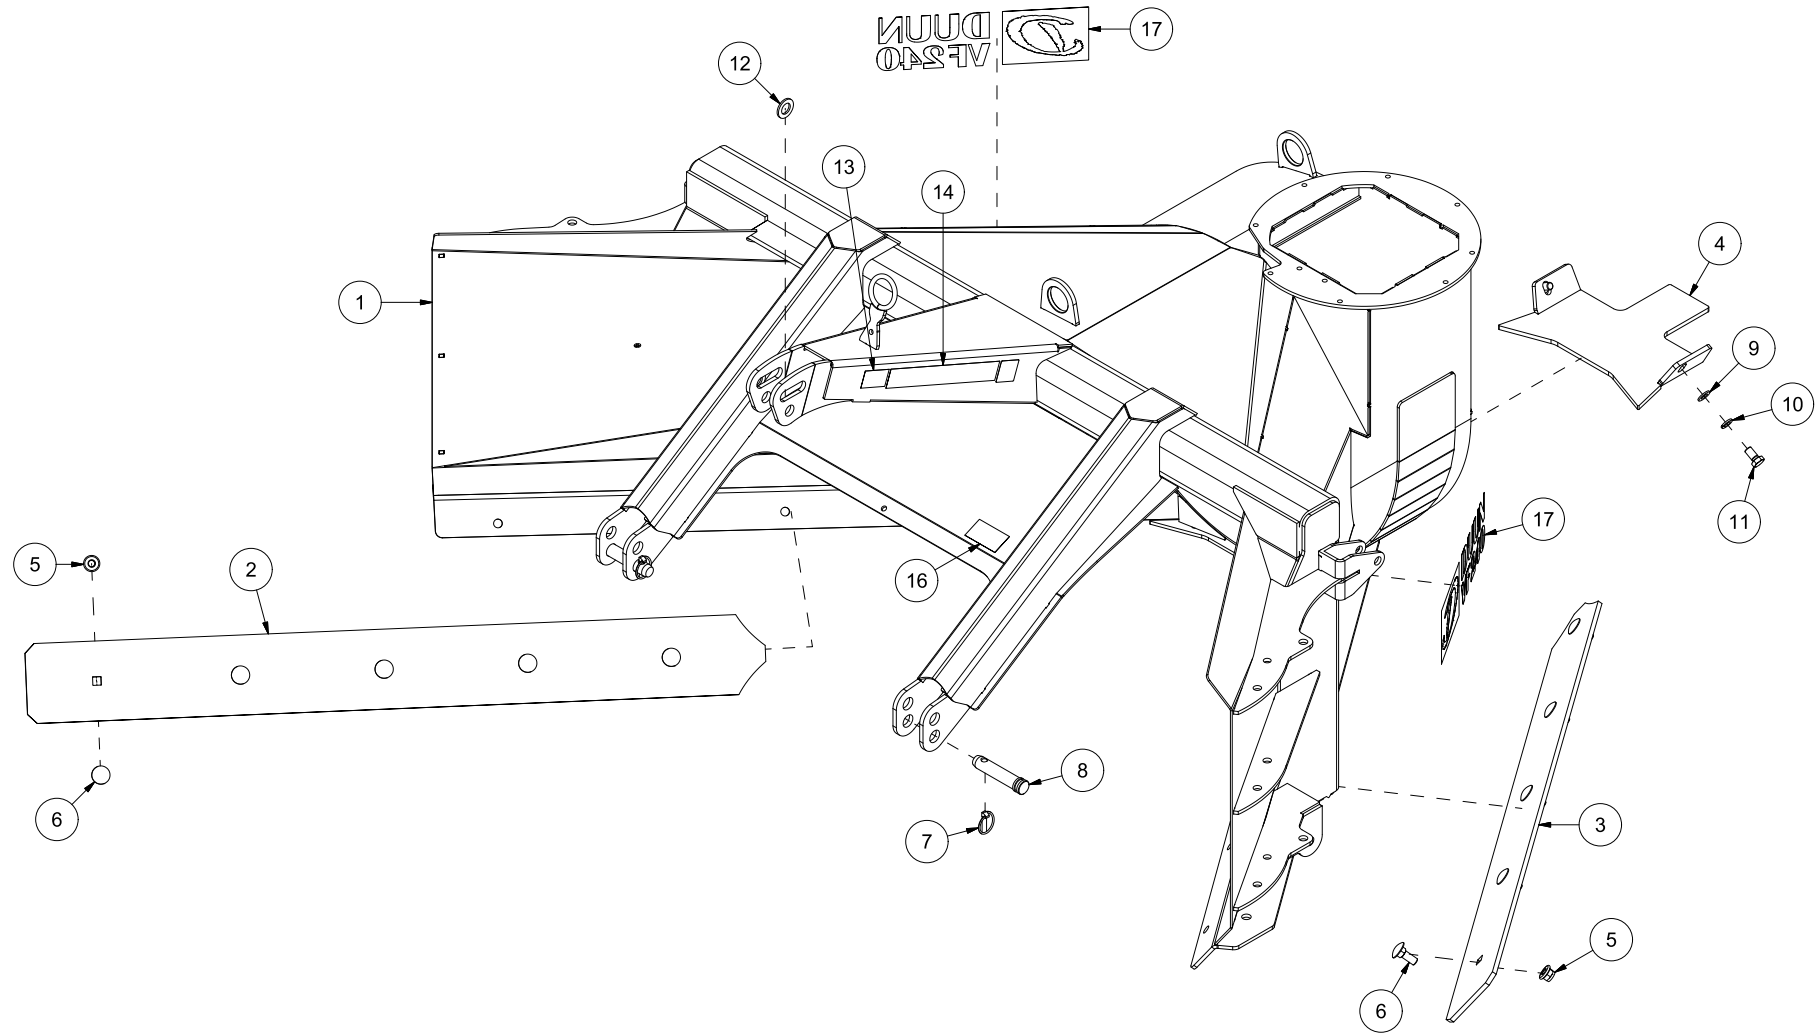

# VF240 Spare parts catalogue

Serial number: from 130001 | up to 140002

CONTENT .....	2
25148001   HULL.....	4
25148002   EJECTOR FAN .....	6
25148003   EJECTOR SPOUT .....	8
25148004   BREAKDOWN FLAP .....	10
25148005   CYLINDER EJECTOR SPOUT .....	12
25148006   STRUT EJECTOR SPOUT .....	14
25148007   SKID PAD.....	16
25148008   RIGHT SIDE EXTENSION 1,0M.....	18
25148009   RIGHT SIDE EXTENSION 1,6M.....	20
25148010   LEFT SIDE EXTENSION 1,0M.....	22
25148011   DOUBLE WEAR STEEL .....	24
25148012   REAR SKID PAD.....	26
25148013   WHEEL.....	28

Pos	Qty	Article no	Designation
1	1	12514001	Hull VF240
2	1	12514003	Wear steel, right 10x170x1570
3	1	12514004	Wear steel, left 10x170x1436
4	1	12514002	Wear steel fan housing 80 cm
5	10	2489175	Locking nut with flange M16 EIZn DIN 6926
6	10	2344491	Locking screw M16x45 EIZn 8.8 DIN 603
7	2	2556142	Locking pin Ø10x40
8	2	2551730	Drawbar bolt cat. 2 Ø28x95
9	2	2531078	Washer M16 EIZn DIN 125
10	2	2534078	Spring washer M16 EIZn DIN 127
11	2	2422485	Hexagon screw M16x30 EIZn 8.8 DIN 933
12	2	2533095	Washer Ø26/45x4
13	1	2935063	Sticker 68x40 CE
14	1	2935121	Sticker 45x309 Snowblower 540 rpm collection plate
16	1	2935088	Sticker 90x48 Risk of hand crushing
17	2	2935114	Sticker VF240 450x138

Pos	Qty	Article no	Designation
1	4	2344330	Locking screw M10x25 EIZn 8.8 DIN 603
2	4	1252039	Bearing washer
3	6	2533065	Body washer ø11/35x3
4	6	2483610	Locking nut M10 EIZn DIN 985
5	2	1252037	Strut for breakdown flap
6	2	2344335	Locking screw M10x45 EIZn 8.8 DIN 603
7	2	1252041	Bearing sleeve on spout
8	1	1252036	Breakdown flap 80 cm