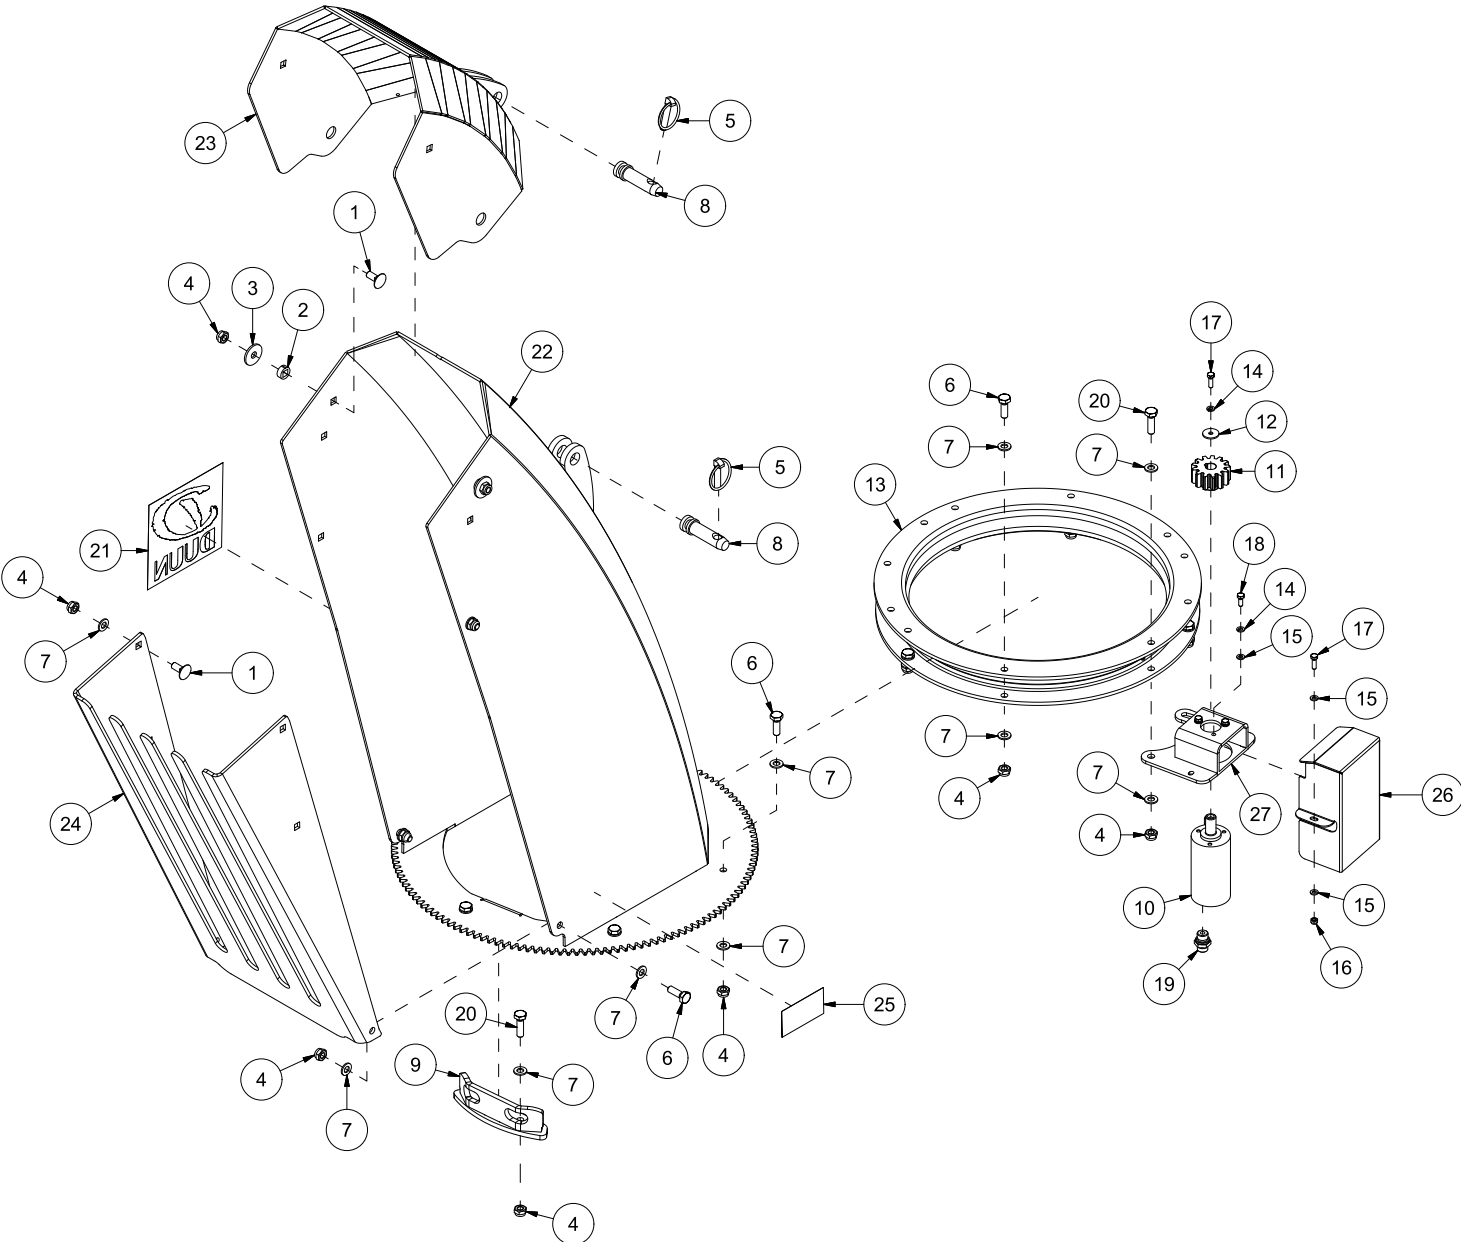

Pos	Qty	Article no	Designation
1	4	2344330	Locking screw M10x25 EIZn 8.8 DIN 603
2	2	1252039	Bearing washer
3	2	2533065	Body washer ø11/35x3
4	22	2483610	Locking nut M10 EIZn DIN 985
5	2	2556142	Locking pin Ø10x40
6	14	2422299	Hexagon screw M10x30 EIZn 8.8 DIN 933
7	36	2531060	Washer M10 EIZn DIN 125
8	2	2526317	Bolt Ø19,8x45
9	1	1251152	Stops against hull
10	1	2955505	Hydraulic motor 31,8 ccm
11	1	2964105	Cog wheel module 4
12	1	1251198	Washer for cog wheel
13	1	1251136	Ball bearing ring Ø500
14	4	2538039	Spring washer M6 A4 DIN 127
15	7	2537036	Washer M6 A4 DIN 125
16	2	2483808	Locking nut M6 A4 DIN 985
17	3	2426205	Hexagon screw M6x20 A4 DIN933
18	3	2426200	Hexagon screw M6x16 A4 DIN 933
19	2	2957759	Hexagon nipple GEK BSP 3/8" L10 ED
20	4	2422301	Hexagon screw M10x35 EIZn 8.8 DIN 933
21	1	2935150	Sticker Duun 160x160
22	1	1252035	Ejector spout 80 cm
23	1	1252032	Outlet flap 80 cm
24	1	1252044	Grate
25	2	2935088	Sticker 90x48 Risk of hand crushing
26	1	12512006	Bracket f/oil engine
27	1	12512015