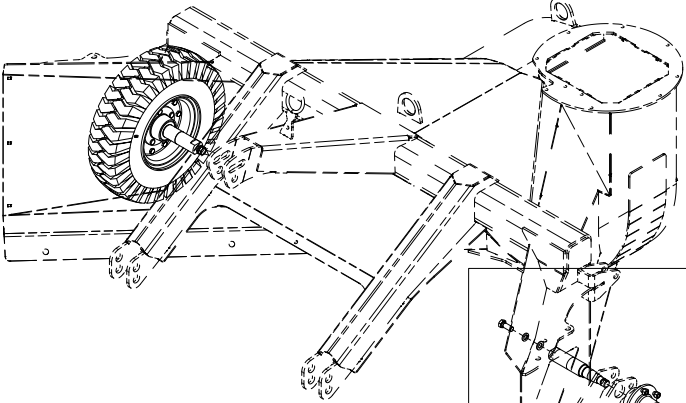

Pos	Qty	Article no	Designation
1	2	1252133	Shaft pin for wheels
2	2	2941520	Wheel 6.00x9 10L Compl. w/rim
3	2	2531078	Washer M16 EIZn DIN 125
4	2	2534078	Spring washer M16 EIZn DIN 127
5	2	2422489	Hexagon screw M16x40 EIZn 8.8 DIN 933
6	2	2941621	Hub no. 21 without shaft pin