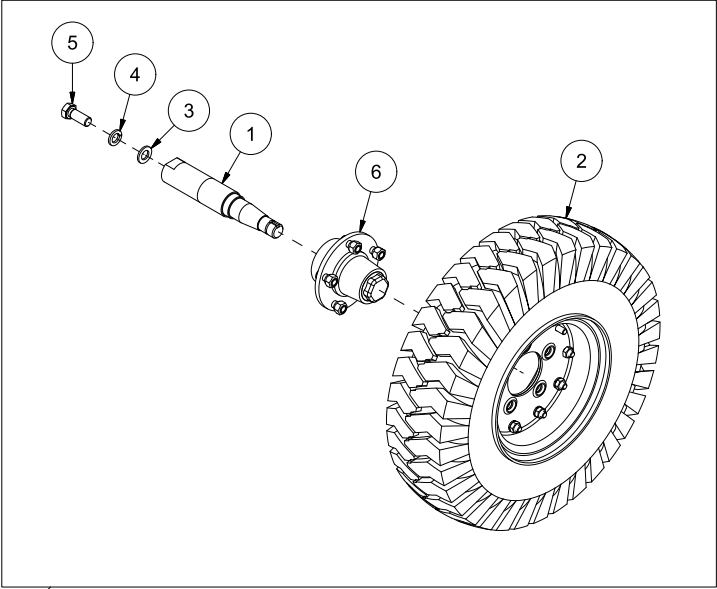

Pos	Qty	Article no	Designation
1	2	1252133	Shaft pin for wheels
2	2	2941520	Wheel 6.00x9 10L Compl. w/rim
3	2	2531078	Washer M16 EIZn DIN 125
4	2	2534078	Spring washer M16 EIZn DIN 127
5	2	2422489	Hexagon screw M16x40 EIZn 8.8 DIN 933
6	2	2941621	Hub no. 21 without shaft pin