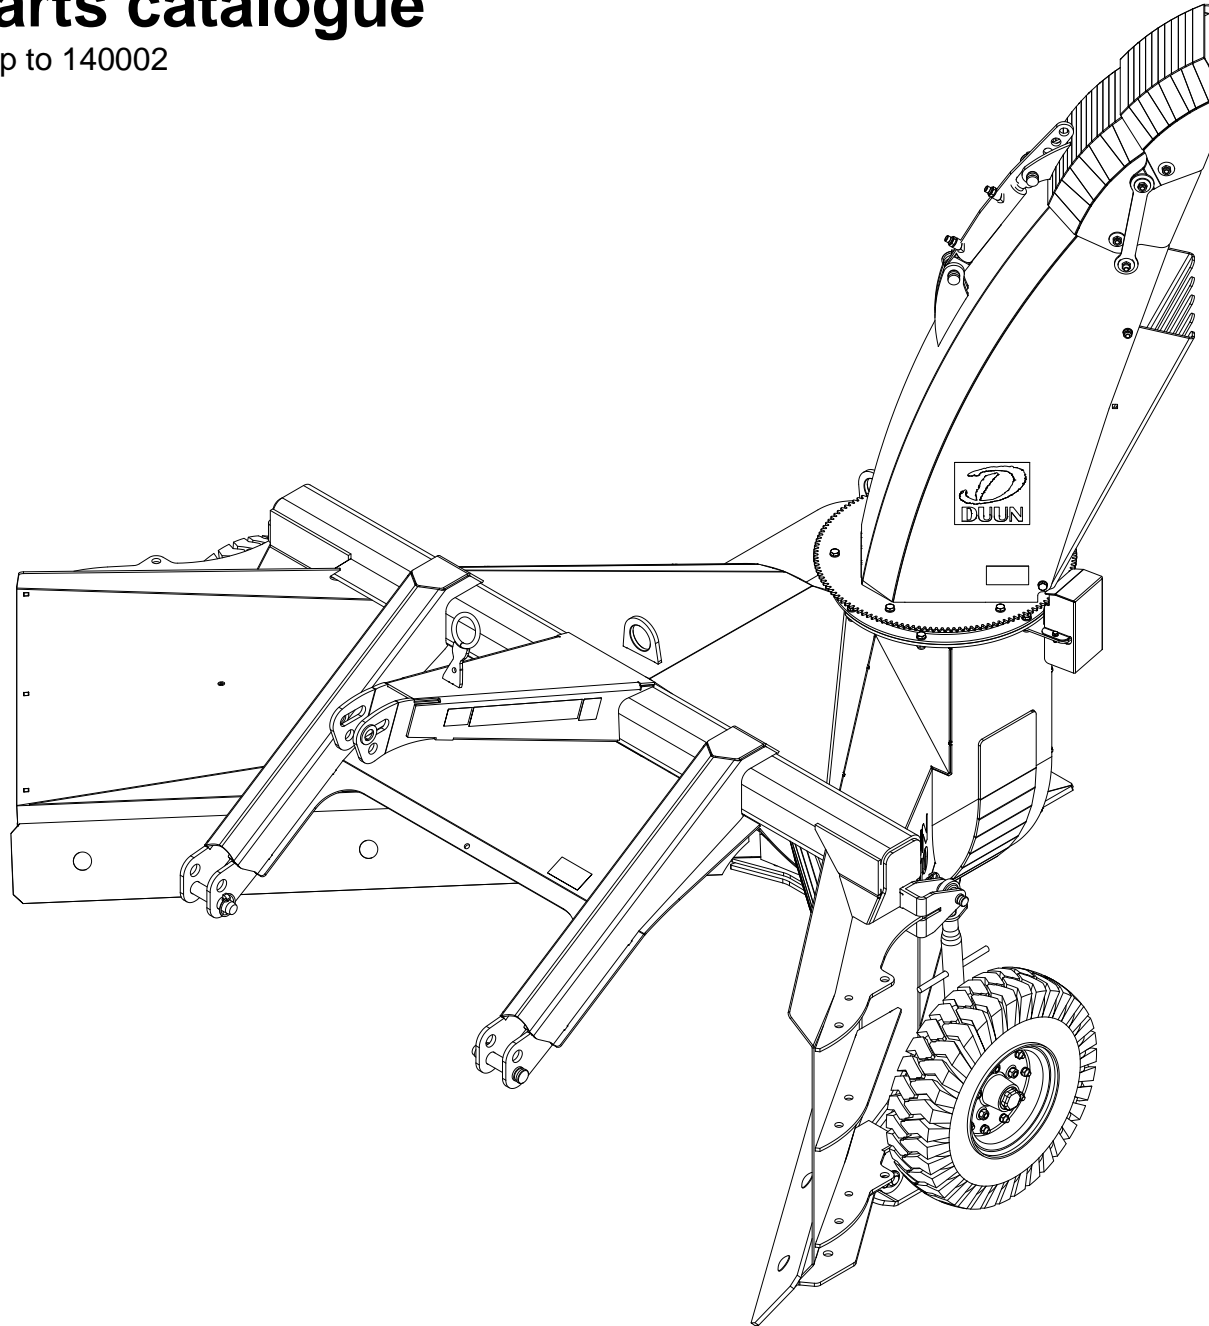

# VF240 Spare parts catalogue

Serial number: from 130001 | up to 140002

CONTENT .....	2
25148001   HULL.....	4
25148002   EJECTOR FAN .....	6
25148003   EJECTOR SPOUT .....	8
25148004   BREAKDOWN FLAP .....	10
25148005   CYLINDER EJECTOR SPOUT .....	12
25148006   STRUT EJECTOR SPOUT .....	14
25148007   SKID PAD.....	16
25148008   RIGHT SIDE EXTENSION 1,0M.....	18
25148009   RIGHT SIDE EXTENSION 1,6M.....	20
25148010   LEFT SIDE EXTENSION 1,0M.....	22
25148011   DOUBLE WEAR STEEL .....	24
25148012   REAR SKID PAD.....	26
25148013   WHEEL.....	28

Pos	Qty	Article no	Designation
1	1	12514001	Hull VF240
2	1	12514003	Wear steel, right 10x170x1570
3	1	12514004	Wear steel, left 10x170x1436
4	1	12514002	Wear steel fan housing 80 cm
5	10	2489175	Locking nut with flange M16 EIZn DIN 6926
6	10	2344491	Locking screw M16x45 EIZn 8.8 DIN 603
7	2	2556142	Locking pin Ø10x40
8	2	2551730	Drawbar bolt cat. 2 Ø28x95
9	2	2531078	Washer M16 EIZn DIN 125
10	2	2534078	Spring washer M16 EIZn DIN 127
11	2	2422485	Hexagon screw M16x30 EIZn 8.8 DIN 933
12	2	2533095	Washer Ø26/45x4
13	1	2935063	Sticker 68x40 CE
14	1	2935121	Sticker 45x309 Snowblower 540 rpm collection plate
16	1	2935088	Sticker 90x48 Risk of hand crushing
17	2	2935114	Sticker VF240 450x138

Pos	Qty	Article no	Designation
1	4	2344330	Locking screw M10x25 EIZn 8.8 DIN 603
2	4	1252039	Bearing washer
3	6	2533065	Body washer ø11/35x3
4	6	2483610	Locking nut M10 EIZn DIN 985
5	2	1252037	Strut for breakdown flap
6	2	2344335	Locking screw M10x45 EIZn 8.8 DIN 603
7	2	1252041	Bearing sleeve on spout
8	1	1252036	Breakdown flap 80 cm