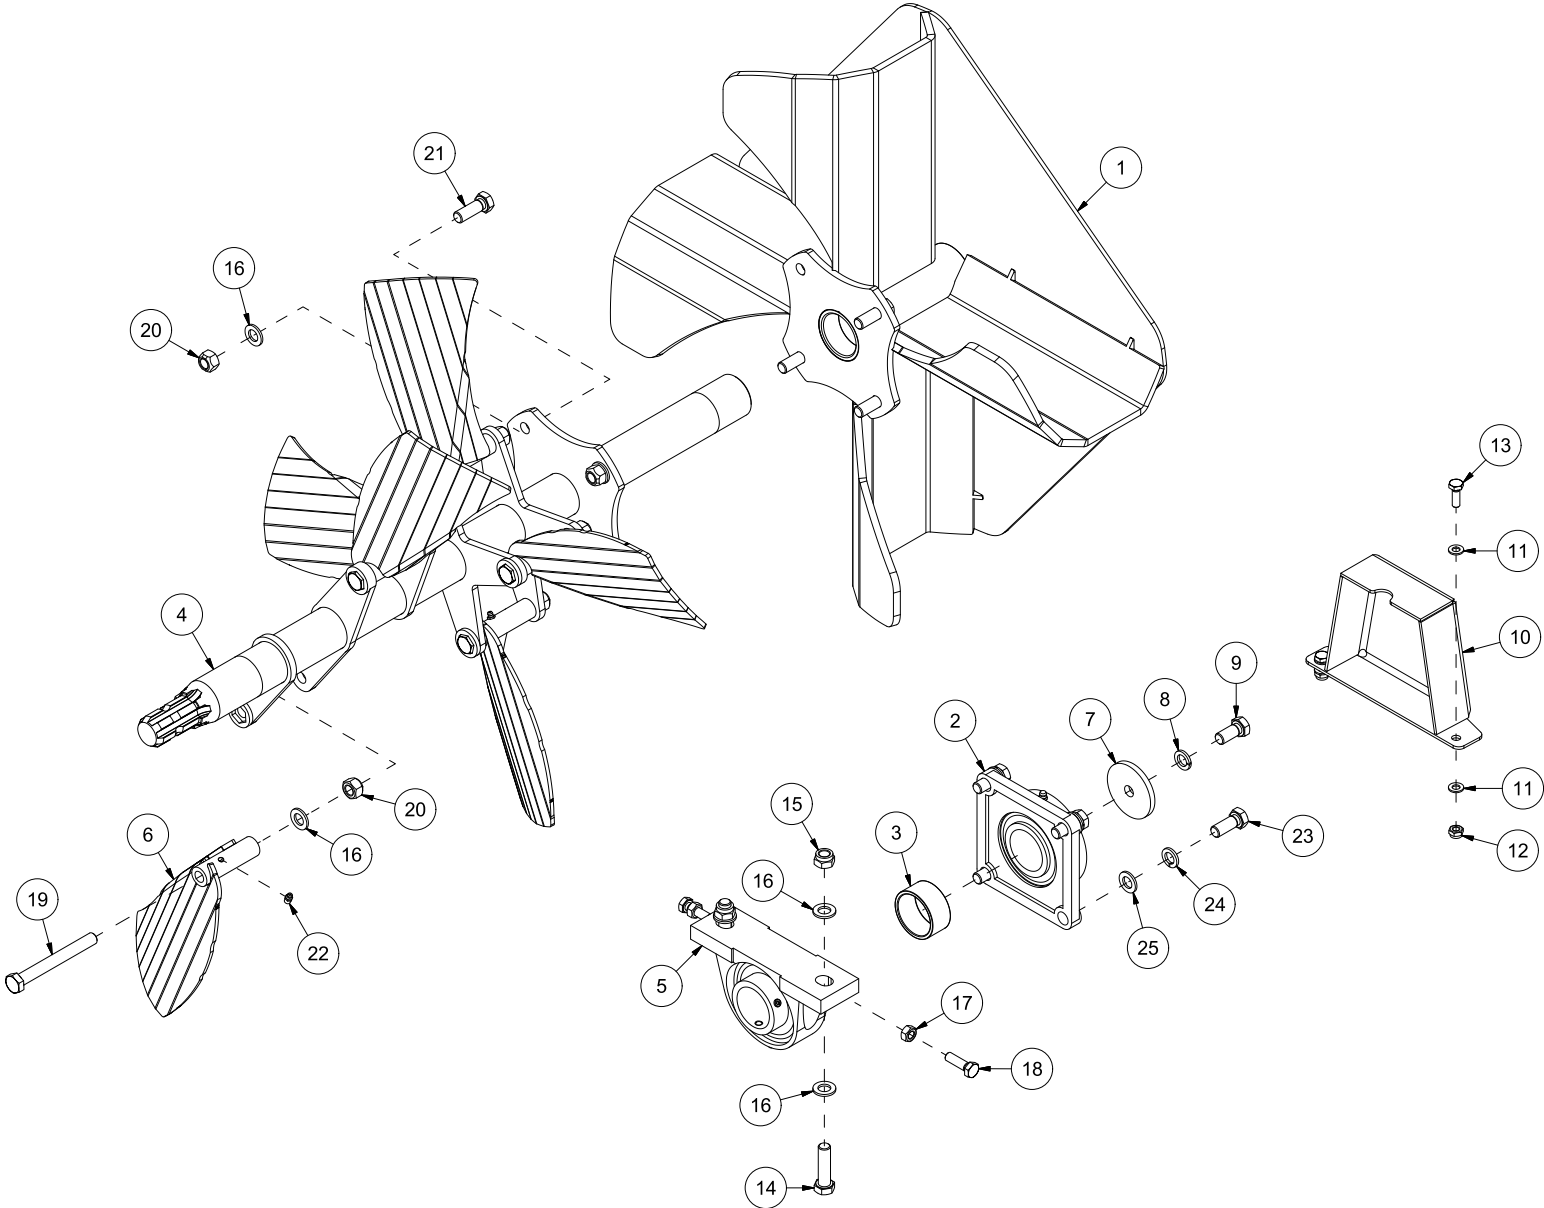

# VF240 Spare parts catalogue

Serial number: from 130001 | up to 140002

CONTENT .....	2
25148001   HULL.....	4
25148002   EJECTOR FAN .....	6
25148003   EJECTOR SPOUT .....	8
25148004   BREAKDOWN FLAP .....	10
25148005   CYLINDER EJECTOR SPOUT .....	12
25148006   STRUT EJECTOR SPOUT .....	14
25148007   SKID PAD.....	16
25148008   RIGHT SIDE EXTENSION 1,0M.....	18
25148009   RIGHT SIDE EXTENSION 1,6M.....	20
25148010   LEFT SIDE EXTENSION 1,0M.....	22
25148011   DOUBLE WEAR STEEL .....	24
25148012   REAR SKID PAD.....	26
25148013   WHEEL.....	28

Pos	Qty	Article no	Designation
1	1	12514001	Hull VF240
2	1	12514003	Wear steel, right 10x170x1570
3	1	12514004	Wear steel, left 10x170x1436
4	1	12514002	Wear steel fan housing 80 cm
5	10	2489175	Locking nut with flange M16 EIZn DIN 6926
6	10	2344491	Locking screw M16x45 EIZn 8.8 DIN 603
7	2	2556142	Locking pin Ø10x40
8	2	2551730	Drawbar bolt cat. 2 Ø28x95
9	2	2531078	Washer M16 EIZn DIN 125
10	2	2534078	Spring washer M16 EIZn DIN 127
11	2	2422485	Hexagon screw M16x30 EIZn 8.8 DIN 933
12	2	2533095	Washer Ø26/45x4
13	1	2935063	Sticker 68x40 CE
14	1	2935121	Sticker 45x309 Snowblower 540 rpm collection plate
16	1	2935088	Sticker 90x48 Risk of hand crushing
17	2	2935114	Sticker VF240 450x138

Pos	Qty	Article no	Designation
1	4	2344330	Locking screw M10x25 EIZn 8.8 DIN 603
2	4	1252039	Bearing washer
3	6	2533065	Body washer ø11/35x3
4	6	2483610	Locking nut M10 EIZn DIN 985
5	2	1252037	Strut for breakdown flap
6	2	2344335	Locking screw M10x45 EIZn 8.8 DIN 603
7	2	1252041	Bearing sleeve on spout
8	1	1252036	Breakdown flap 80 cm

Pos	Qty	Article no	Designation
1	2	1252133	Shaft pin for wheels
2	2	2941520	Wheel 6.00x9 10L Compl. w/rim
3	2	2531078	Washer M16 EIZn DIN 125
4	2	2534078	Spring washer M16 EIZn DIN 127
5	2	2422489	Hexagon screw M16x40 EIZn 8.8 DIN 933
6	2	2941621	Hub no. 21 without shaft pin